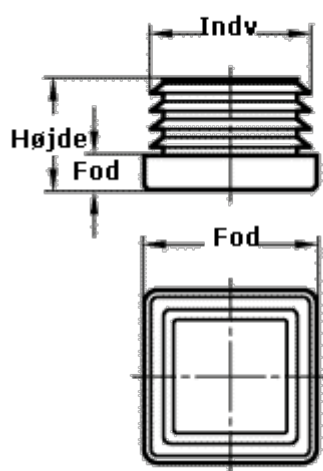

# Data Sheet

Article number: 20991V20

Description: E+G tube end plug  
GN 991-V20

## Measures

---

Foot diameter	= 20mm
Foot length	= 5mm
Height	= 16mm
Internal tube diameter	= 19mm